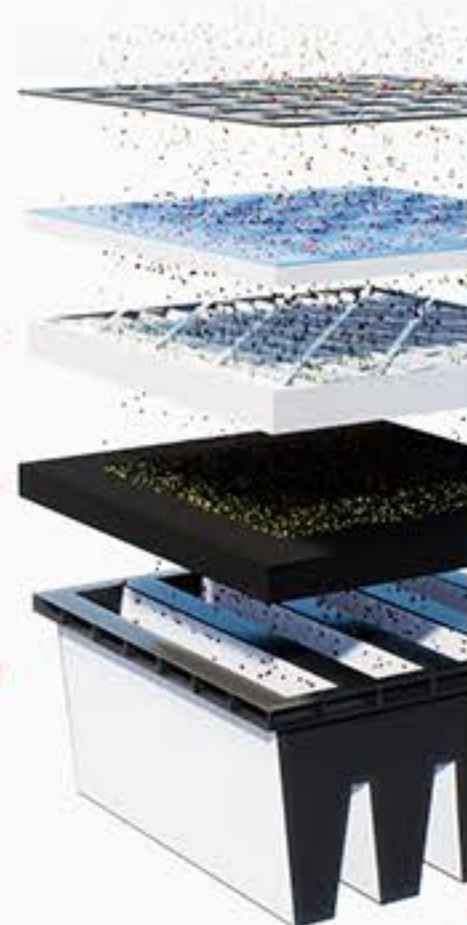

**POWERFUL**

Provides up to 1,800 CFM for fast and complete air purification in large spaces.

**ENERGY EFFICIENT**

Save 40% or more energy compared to a standard air purifier.

**NOISE LEVEL**

Incredibly quiet at the lowest setting. Perfect for air quality maintenance.

**Pre-Filter** ● ● ● ●

**Pleated Filter** ● ●

**Activated Carbon Filter** ● ●  
(Optional for AP-2500D)

**HEPA Filter** ● ● ● ●

**PRECISE AIRFLOW**

Full control with variable speed function.

CLEAN EFFECTIVELY  
**1,000 SQ.FT**  
IN JUST A QUICK  
**5 MINS**